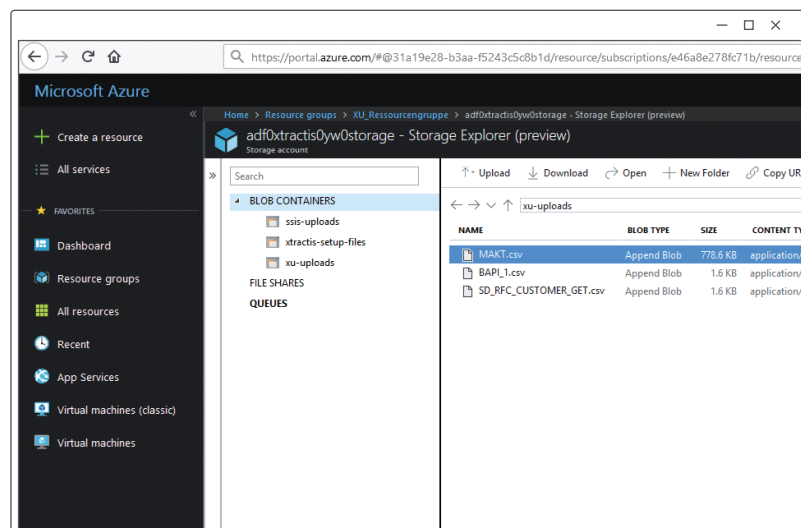

SAP Integration with Azure

Integrate
your **SAP Data**
with Azure

SAP Integration with Azure

Find out more about different approaches for integrating your SAP data with Azure-SSIS, Azure Blob Storage as well as Azure SQL DW. Unleash the power of your SAP data, now.

» Azure-SSIS Integration Runtime

Deploy, schedule and run your SSIS packages, containing **Xtract IS for Azure** components, on **Microsoft's Azure-SSIS IR** (as a part of Microsoft Azure Data Factory v2).