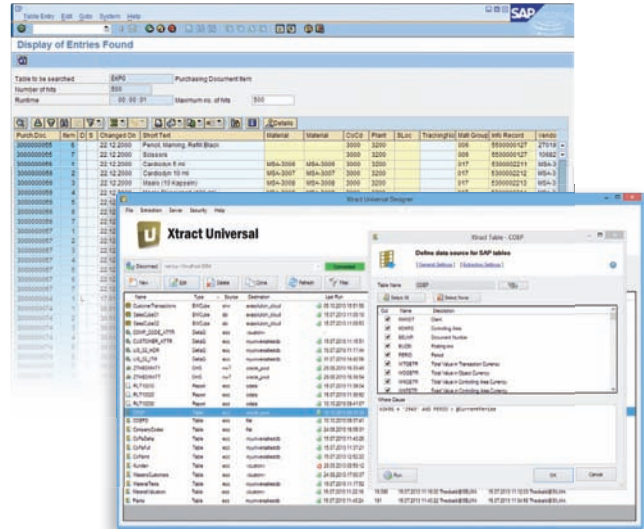

SAP® Certified
Integration with SAP NetWeaver®

Seamless SAP - Tableau Integration

Xtract Universal for Tableau

Integrate SAP data into your Tableau reports - fast, straight-forward and user-friendly. Xtract Universal enables you to bring SAP data to your Tableau desktop or server, in a performant and reliable manner. Significantly reduce development and deployment time, with a high degree of automation.

The result is maximum ROI with minimum risk and cost.

Data integration options

Data flows between SAP and Tableau can be enabled in different ways depending on the desired architecture and how it fits into an existing customer landscape.

- » Create and update an arbitrary data warehouse (e.g. Oracle, SQL Server, Teradata, etc.), combine SAP data with data from other systems and use Tableau on top of it.
- » Directly stream data between SAP and Tableau which does not require any intermediate storage. The data is transported through the standard OData protocol.
- » Create so-called TDE data files, a format developed by Tableau that contains highly compressed data which can be directly consumed by the Tableau engine.

- » Based on SAP certified technology
- » Quick installation and configuration
- » Simple and user-friendly; no programming or complex syntax required
- » Minimal to zero intrusion in your SAP system
- » Works with SAP BW as well as your SAP business suite (ERP, CRM, etc.)
- » Extract SAP data from a broad range of objects, including existing cubes and BEx queries
- » Central monitoring and process monitoring for complete control of SAP access