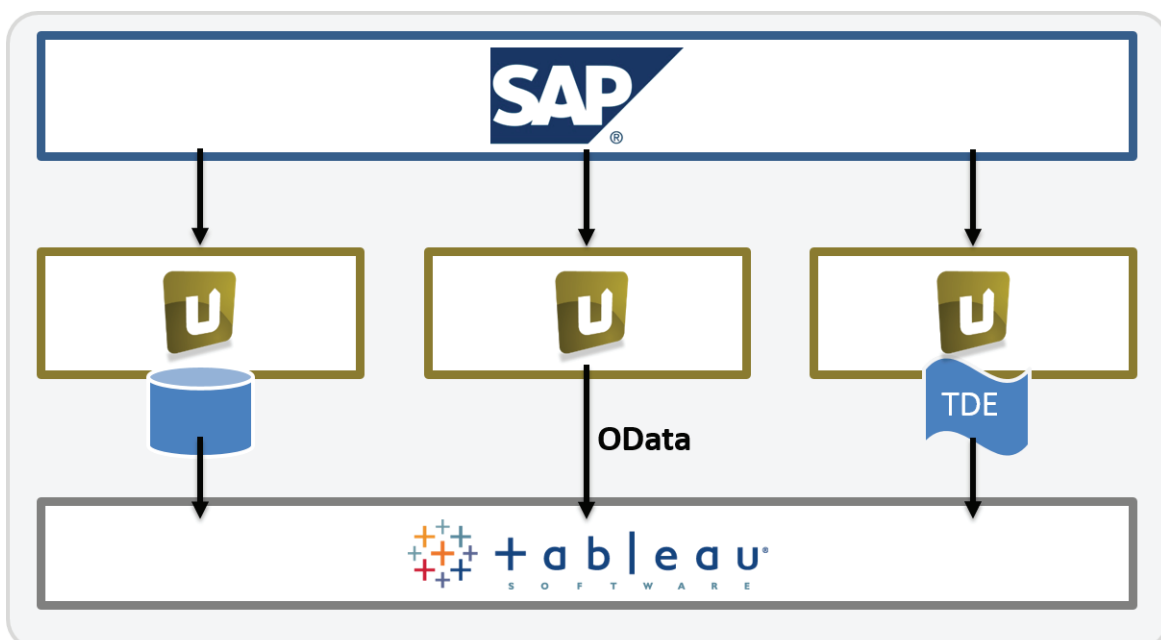

SAP® Certified
Integration with SAP NetWeaver®

Seamless SAP - Tableau Integration

Xtract Universal for Tableau

Integrate SAP data into your Tableau reports - fast, straight-forward and user-friendly. Xtract Universal enables you to bring SAP data to your Tableau desktop or server, in a performant and reliable manner. Significantly reduce development and deployment time, with a high degree of automation.

The result is maximum ROI with minimum risk and cost.

Data integration options

Data flows between SAP and Tableau can be enabled in different ways depending on the desired architecture and how it fits into an existing customer landscape.

- » Create and update an arbitrary data warehouse (e.g. Oracle, SQL Server, Teradata, etc.), combine SAP data with data from other systems and use Tableau on top of it.
- » Directly stream data between SAP and Tableau which does not require any intermediate storage. The data is transported through the standard OData protocol.
- » Create so-called TDE data files, a format developed by Tableau that contains highly compressed data which can be directly consumed by the Tableau engine.

Enterprise scale and security

Xtract Universal can meet your IT and advanced user requirements:

- » Secure access to your SAP data, with single sign-on option
- » Performant and reliable data extraction
- » Central monitoring of all extraction activities and detailed logging
- » Wide variety of extraction types that can be used to extract data from all SAP business modules as well as SAP BW
- » Integrated data type safety and traceability, from source through destination