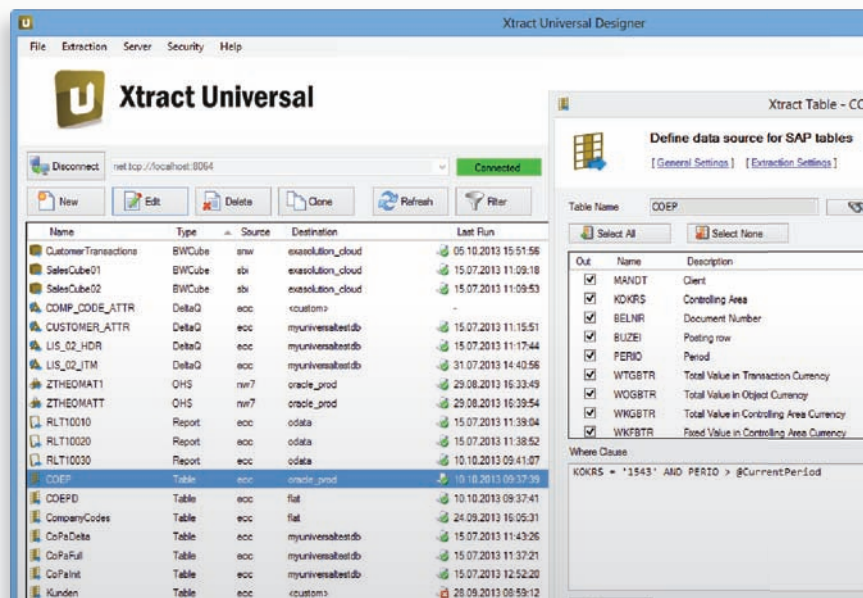

SAP® Certified
Integration with SAP NetWeaver®

Seamless SAP - Tableau Integration

Xtract Universal for Tableau

Integrate SAP data into your Tableau reports - fast, straight-forward and user-friendly. Xtract Universal enables you to bring SAP data to your Tableau desktop or server, in a performant and reliable manner. Significantly reduce development and deployment time, with a high degree of automation.

The result is maximum ROI with minimum risk and cost.

Data integration options

Data flows between SAP and Tableau can be enabled in different ways depending on the desired architecture and how it fits into an existing customer landscape.

- » Create and update an arbitrary data warehouse (e.g. Oracle, SQL Server, Teradata, etc.), combine SAP data with data from other systems and use Tableau on top of it.
- » Directly stream data between SAP and Tableau which does not require any intermediate storage. The data is transported through the standard OData protocol.
- » Create so-called TDE data files, a format developed by Tableau that contains highly compressed data which can be directly consumed by the Tableau engine.

Integration of SAP ERP and BW

The Xtract Universal Component Suite offers nine components to provide all kinds of SAP interface technologies, such as Tables, Queries, BAPIs, ABAP Reports or Hierarchies. Besides that a Delta-Mechanism is also available and forms the top class of the BI components for SAP-Tableau-Integration.